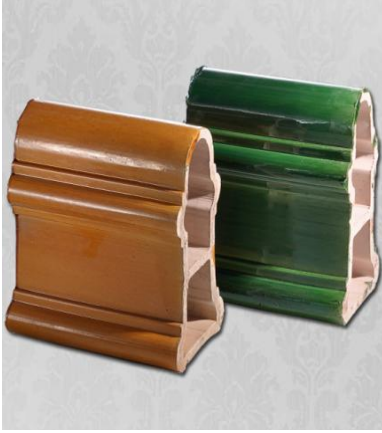

# Colorful Glazed Roof Tiles

- Glossy & glazed surface, make your roof bright
- Many colors for your choice
- Low water absorption & high compressive strength
- Classical style, make your building special

<p>Glazed Flat Tile</p>  <p>180*160/220*200/260*220</p>	<p>Glazed Pan Tile</p>  <p>150*110/200*120/250*130</p>	<p>Glazed Eaves Tile</p>  <p>180*110/200*120/250*130</p>
--	---	--

<p>Glazed Drip Tile</p>  <p>180*160/220*200/260*220</p>	<p>Diagonal Enclosed Tile</p>  <p>260*110/300*130</p>	<p>Strip Brick</p>  <p>180*70</p>
--	--	---

Ridge Brick

230\*130\*80

Ridge Tile

200\*130/250\*200/250\*280

Flower Ridge

330\*140/330\*200

Handmade Flower Ridge

500\*300/500\*400