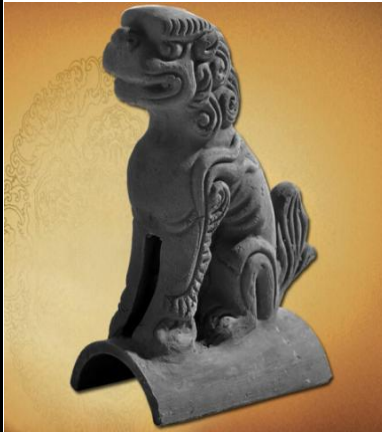

250\*200/250\*280

Unglazed Flower Ridge

330\*140/330\*200

Unglazed Handmade Flower R

500\*300/500\*400

Unglazed Lion Beast

200\*250

Unglazed Dragon Beast