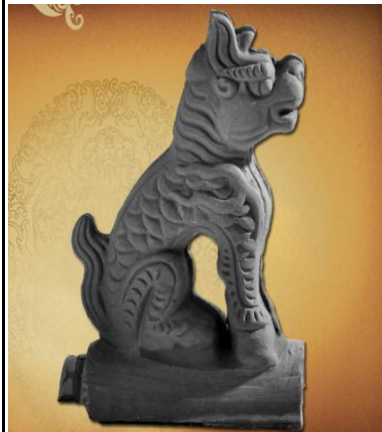

250\*200/250\*280

Unglazed Flower Ridge

330\*140/330\*200

Unglazed Handmade Flower R

500\*300/500\*400

Unglazed Lion Beast

200\*250

Unglazed Dragon Beast